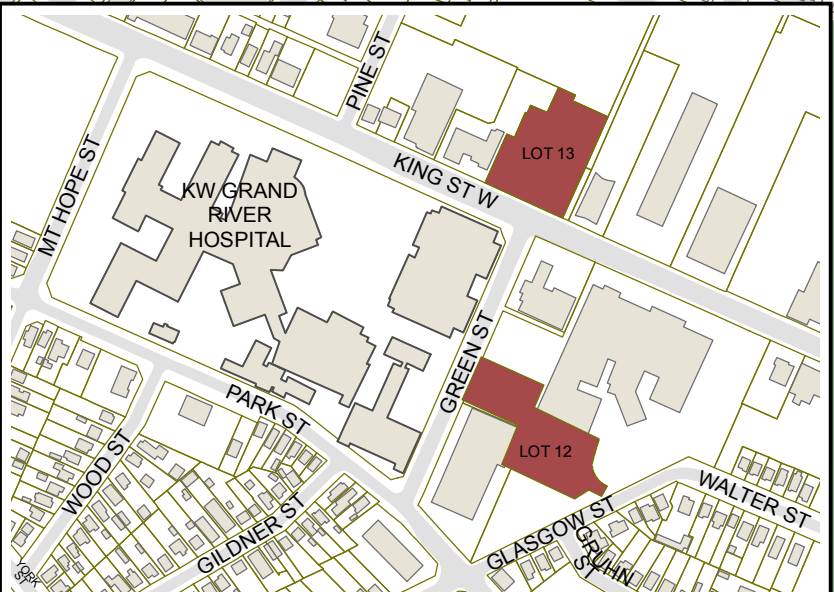

# Kitchener Downtown Parking Facilities

**Legend**

	Parking Facility		Bus Terminal
	Building		Kitchener Market
	Park		Museum/Theatre
	Downtown Boundry		Railway Station
	Railway		Tourist Location

Print Date: August 29, 2007