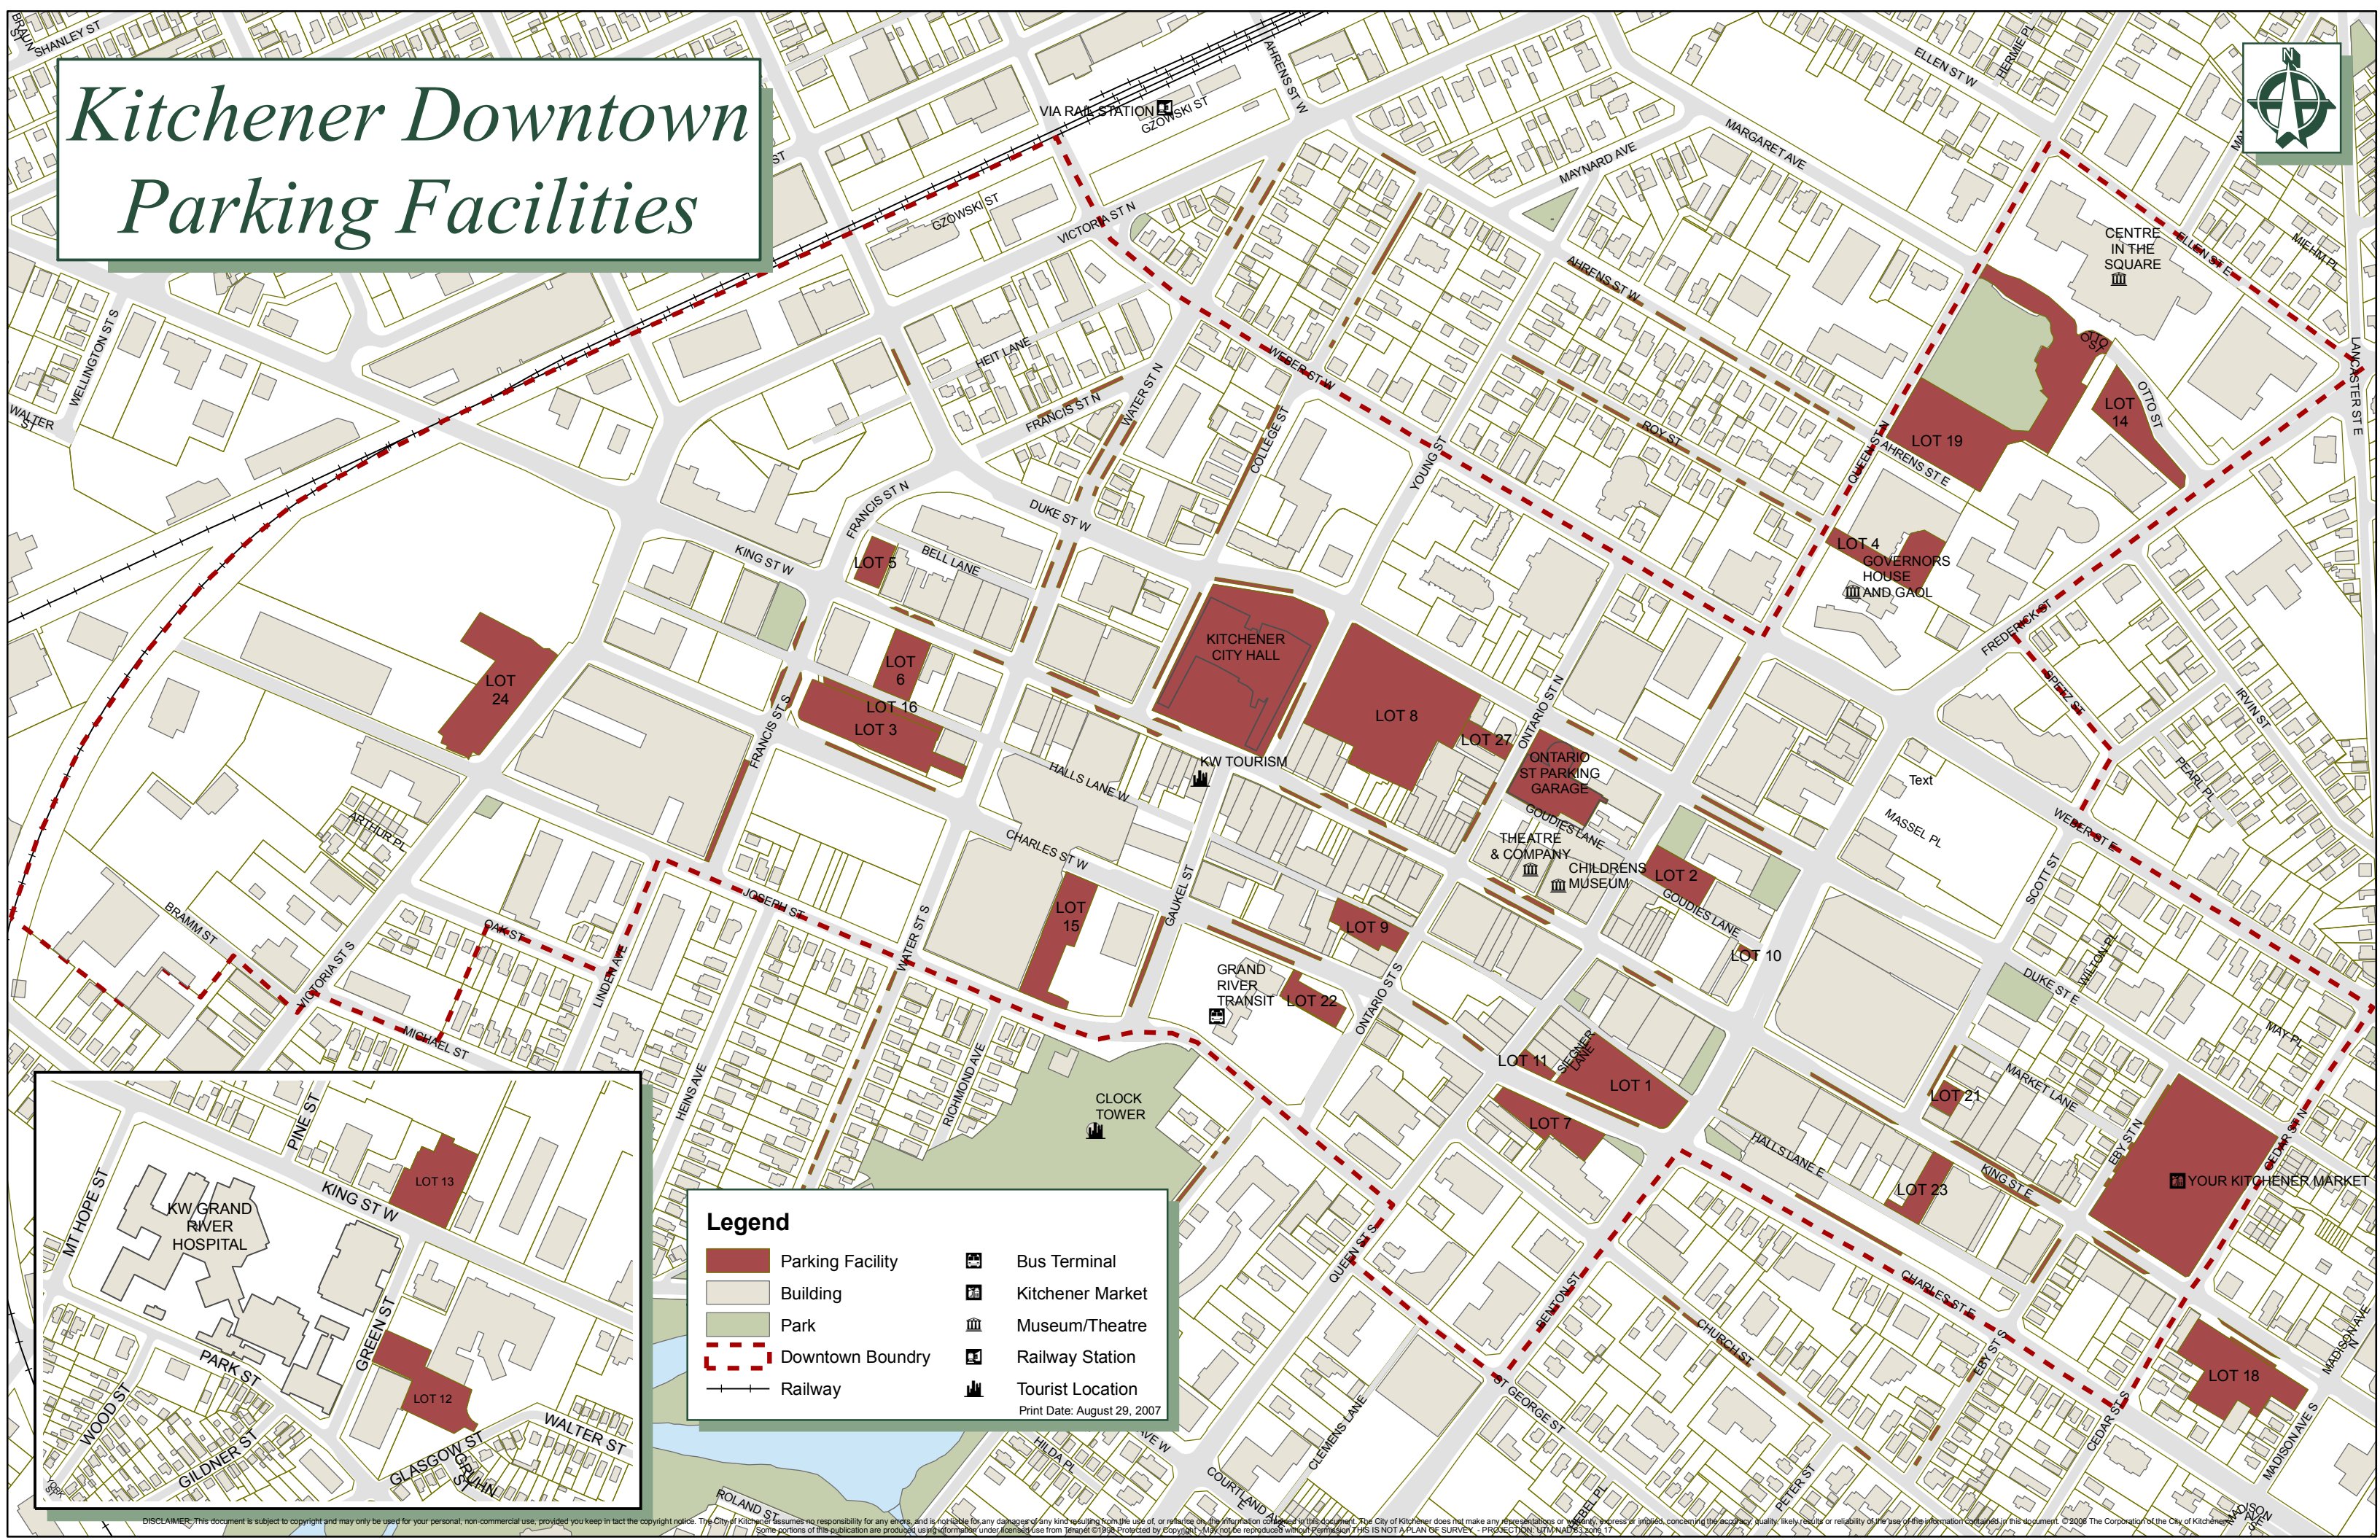

# Kitchener Downtown Parking Facilities

**Legend**

	Parking Facility		Bus Terminal
	Building		Kitchener Market
	Park		Museum/Theatre
	Downtown Boundry		Railway Station
	Railway		Tourist Location

Print Date: August 29, 2007