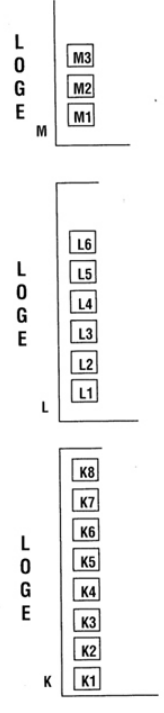

Theatre Seating - Balcony Level

101 Queen St N Kitchener ON

STAGE

BALCONY SEATING	219
LOGE SEATING	34
BOX SEATING	32
TOTAL	285