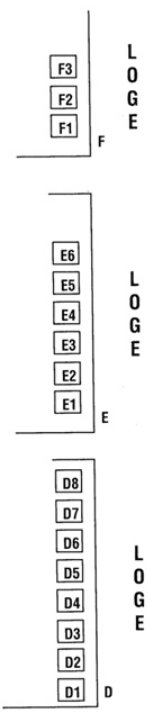

Theatre Seating - Balcony Level

101 Queen St N Kitchener ON

STAGE

BALCONY SEATING	219
LOGE SEATING	34
BOX SEATING	32
TOTAL	285