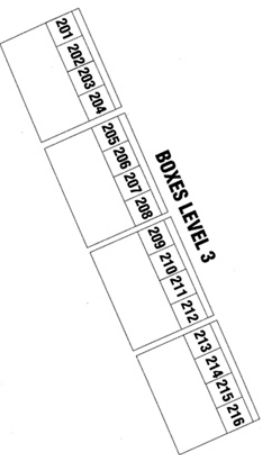

Theatre Seating - Balcony Level

101 Queen St N Kitchener ON

STAGE

BALCONY SEATING	219
LOGE SEATING	34
BOX SEATING	32
TOTAL	285