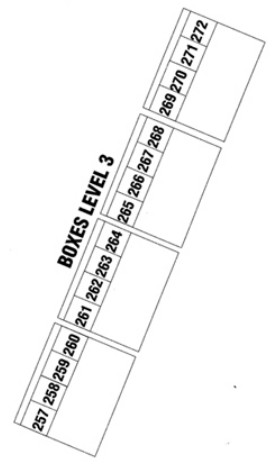

Theatre Seating - Balcony Level

101 Queen St N Kitchener ON

STAGE

BALCONY SEATING	219
LOGE SEATING	34
BOX SEATING	32
TOTAL	285