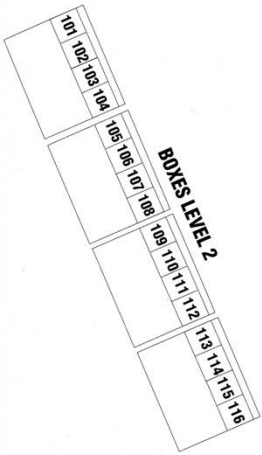

Theatre Seating - Mezzanine Level

101 Queen St N Kitchener ON

MEZZANINE

STAGE

MEZZANINE SEATING	325
LOGE SEATING	36
BOX SEATING	32
TOTAL	393