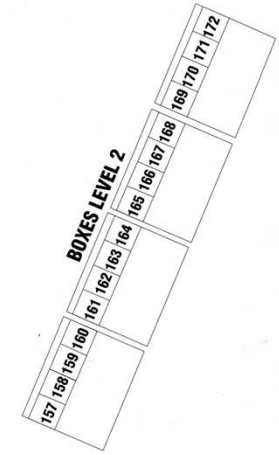

Theatre Seating - Mezzanine Level

101 Queen St N Kitchener ON

MEZZANINE

STAGE

MEZZANINE SEATING	325
LOGE SEATING	36
BOX SEATING	32
TOTAL	393