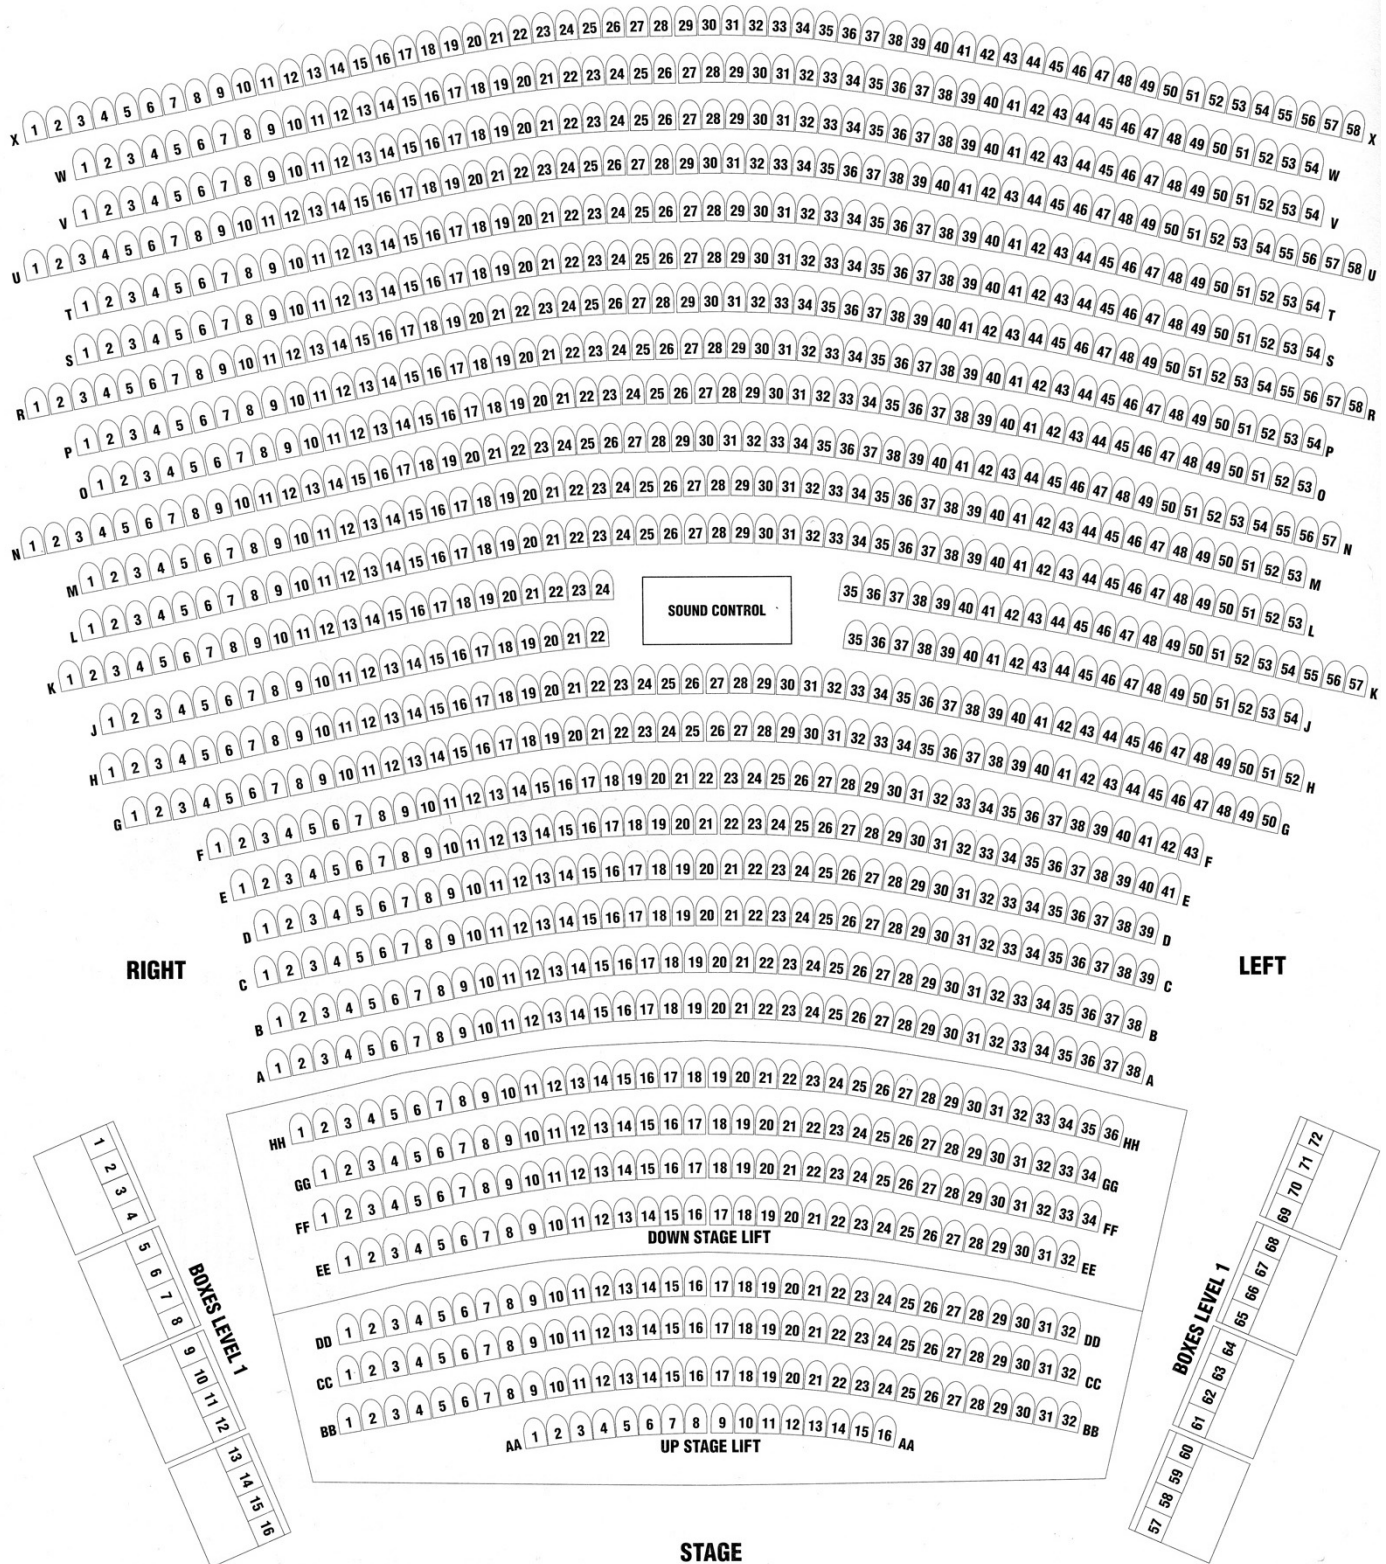

Theatre Seating - Orchestra Level

101 Queen St N Kitchener ON

ORCHESTRA SEATING	1089
DOWN STAGE LIFT	136
UP STAGE LIFT	112
BOX SEATING	32
TOTAL	1369