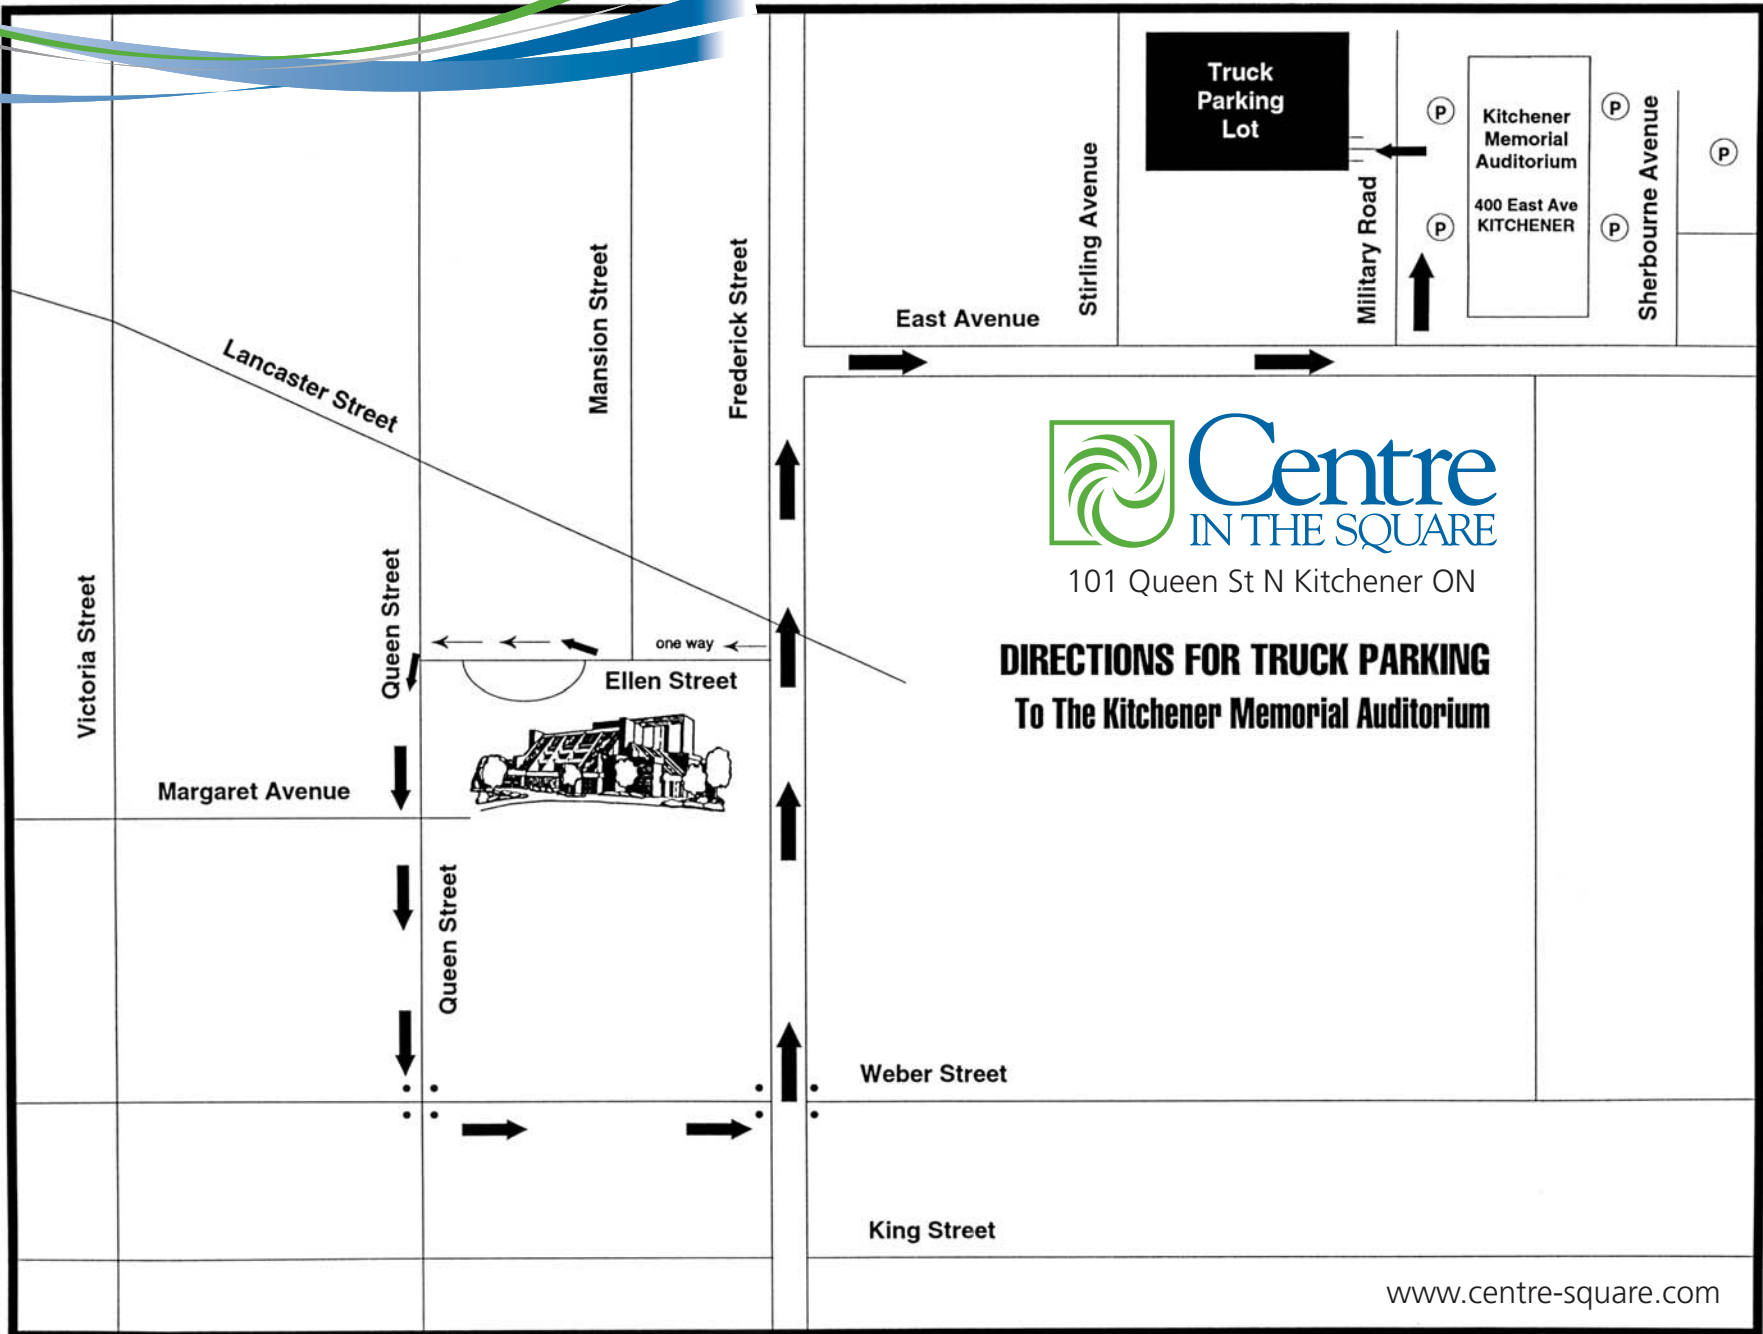

To Truck parking at The Aud

101 Queen St N Kitchener ON

**DIRECTIONS FOR TRUCK PARKING
To The Kitchener Memorial Auditorium**

Weber Street

King Street